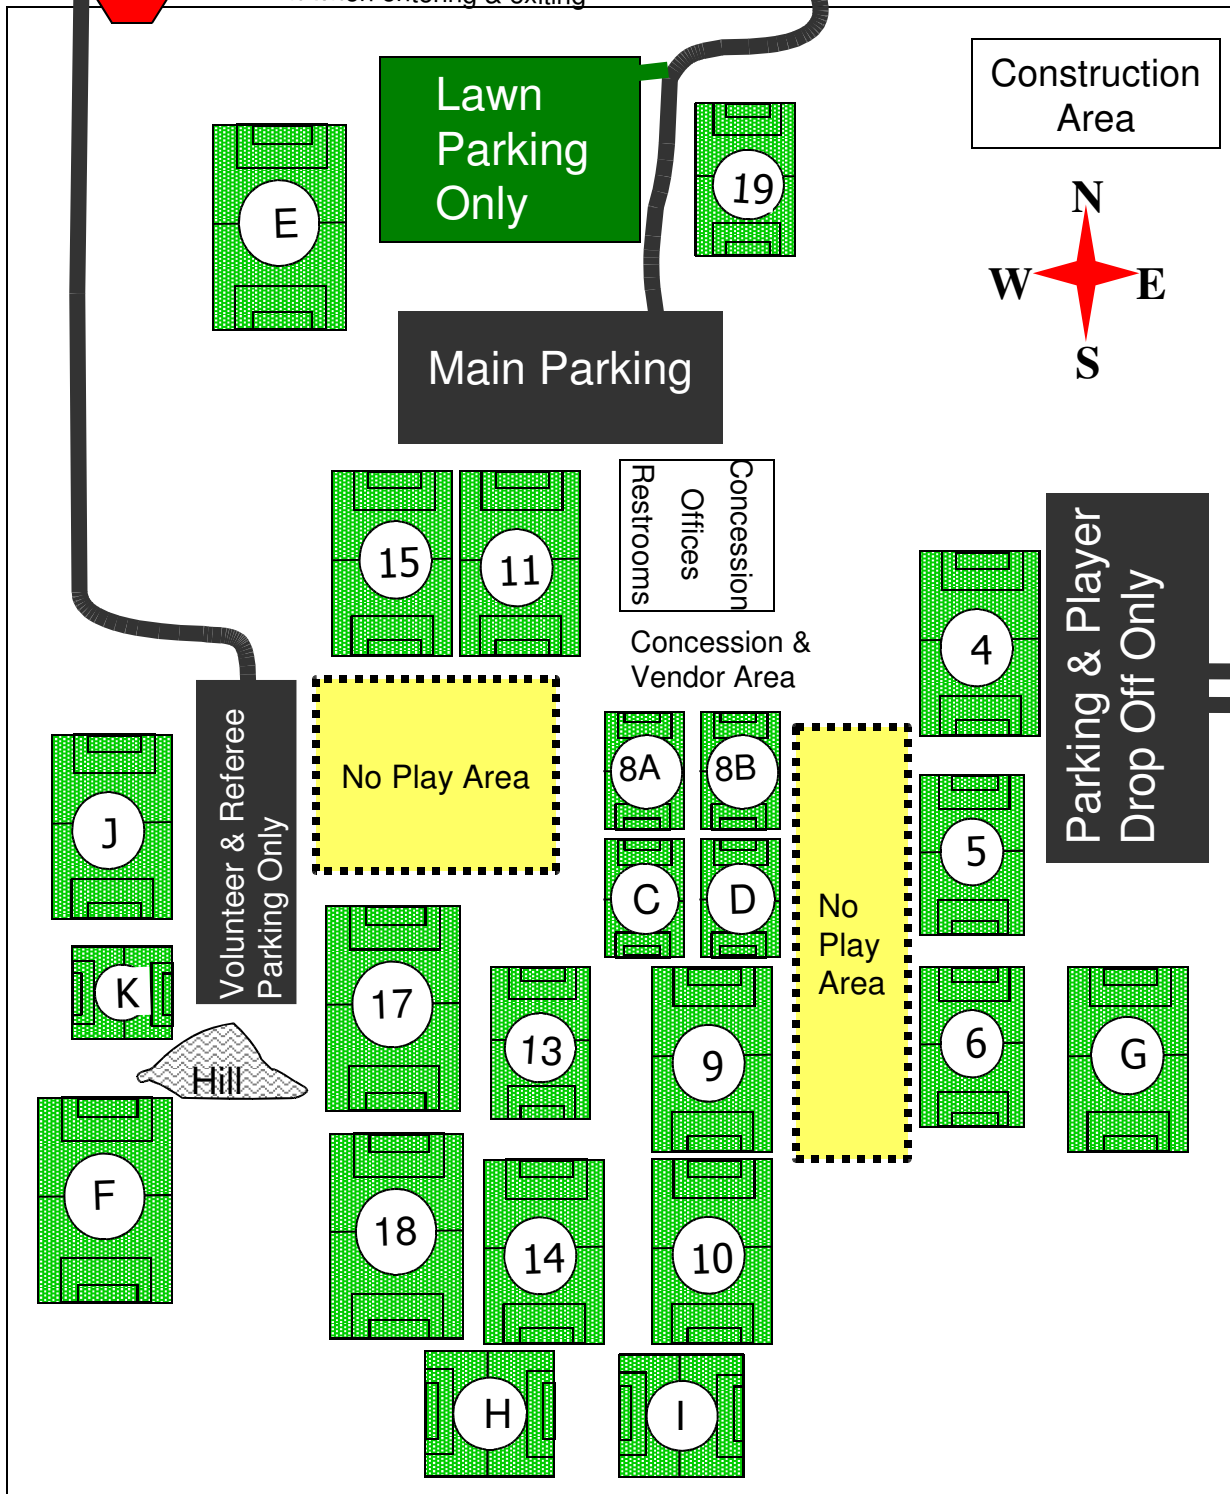

# Campton Hills Park

To St. Charles →

Campton Hills Road

<-Caution when entering & exiting

Peck Road

## Parking Info:

\$5 parking for all weekend. Player drop off at Peck Rd. Parking lot.

Route 38 (Roosevelt Road)

To Geneva & St. Charles