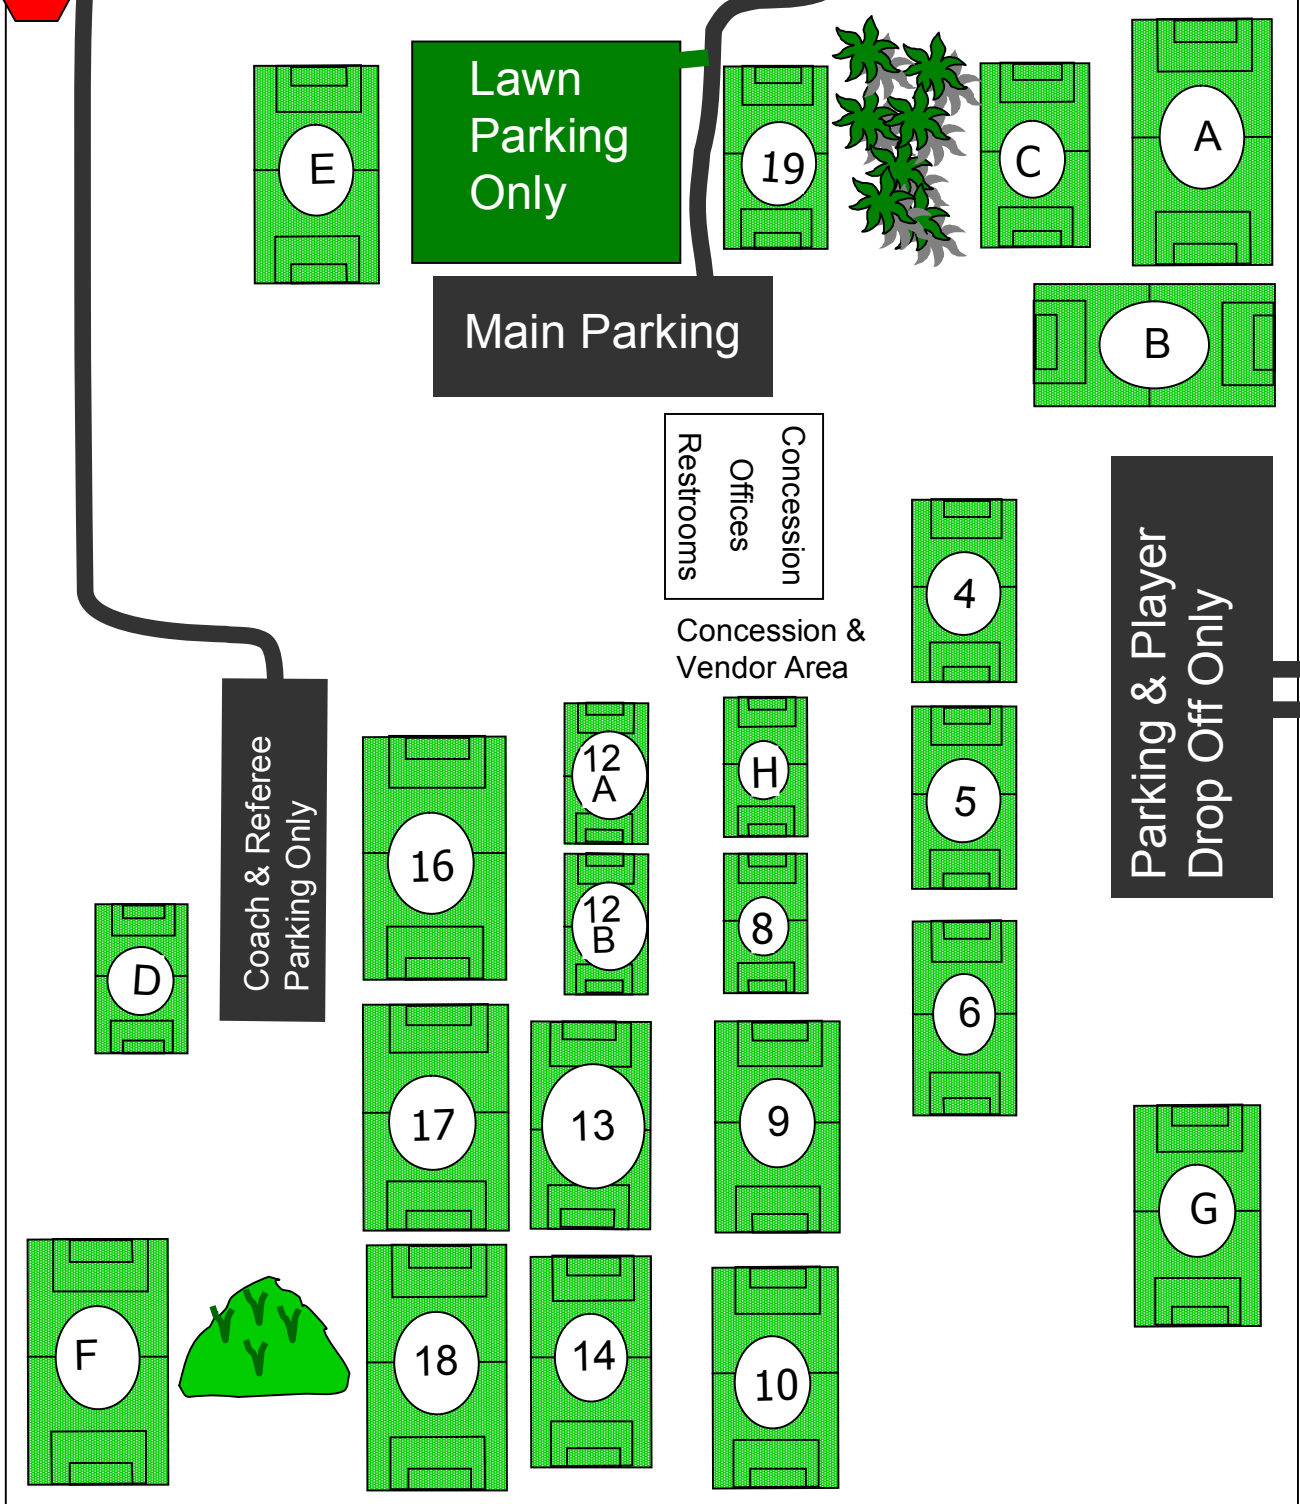

Campton Hills Park

Campton Hills Road

St. Charles >

Peck Road

<-Caution when entering & exiting

Parking & Player Drop Off Only

Coach & Referee Parking Only

Main Parking

Lawn Parking Only

Concession Offices Restrooms

Concession & Vendor Area

Parking Info:

\$5 parking for all weekend. Player drop off at Peck Rd parking.

To Geneva & St. Charles >

Route 38 (Roosevelt Road)